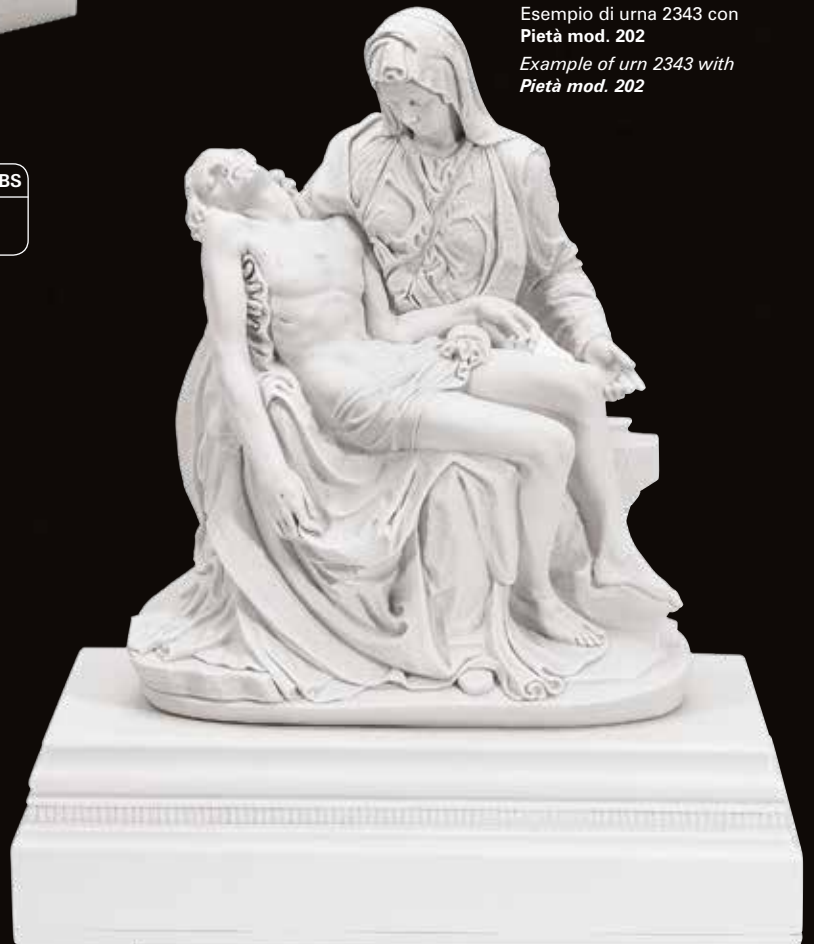

QUEEN OF PROPHETS

MOD/#	CM (in.)
388014	h. 273 x 154 107 1/2" x 60 5/8"

Urne - Urns - Urnen - Urnes - Urnas Cinerarias

MOD/#	CM (in.)	KG/LBS
2366	h. 26 x 21 x 35 10 1/4" x 8 1/4" x 13 3/4"	6 13,23

Esempio di urna 2343 con Pietà mod. 202
Example of urn 2343 with Pietà mod. 202