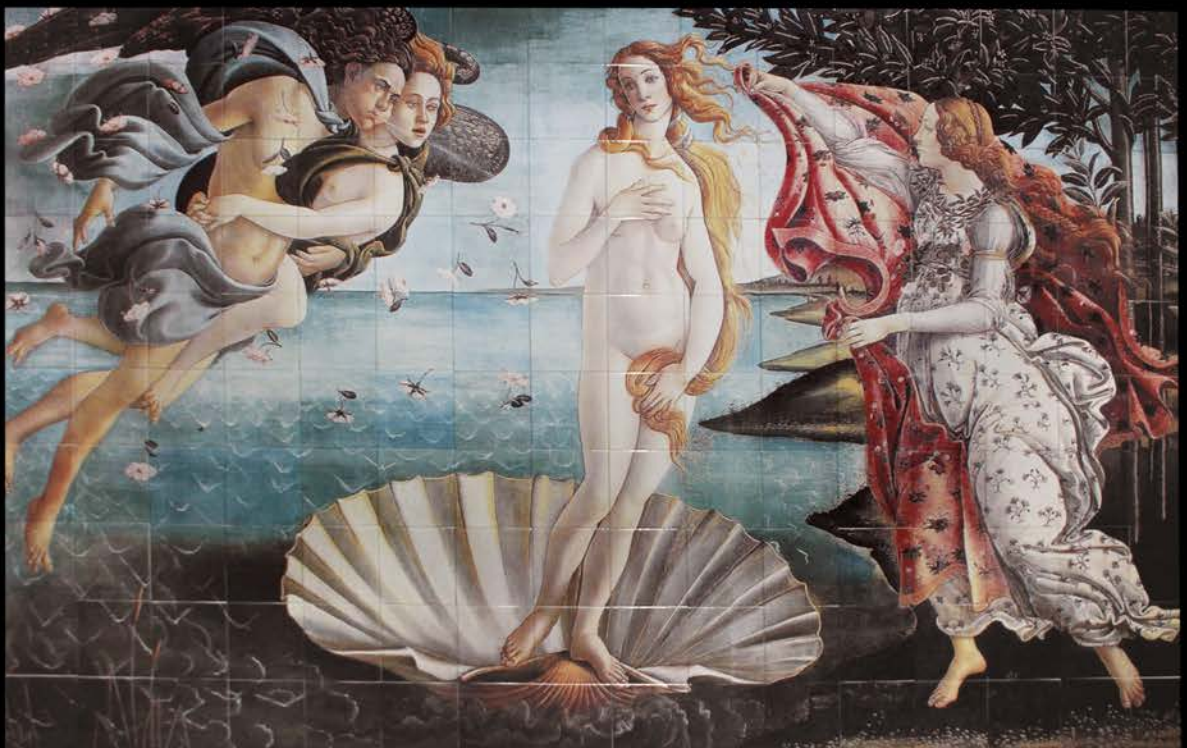

MOSAICO

MOSAIC

LP

S
U
P
P
L
I
C
O
L
O
R

COMPOSIZIONE MOSAICO CON PLACCHE IN PORCELLANA 10x10 o 20x20 ; MISURA A RICHIESTA
MOSAIC COMPOSITION WITH PORCELAIN PLAQUES 10x10 OR 20x20 ; ALL MEASURES ON DEMAND

LIBRI COLORPLUS