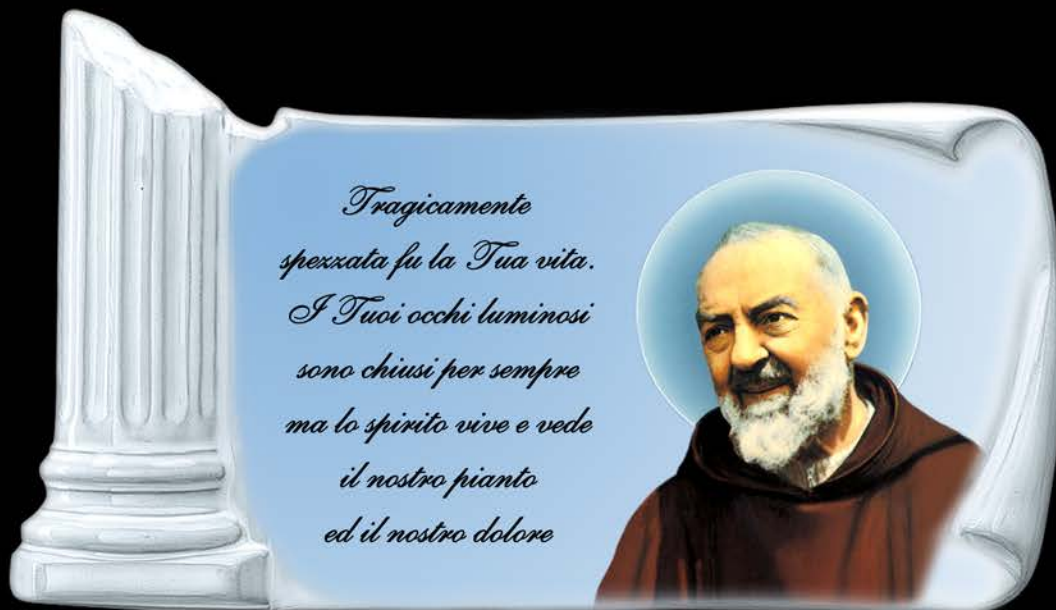

COLONNA PARCHMENTS DECORATED

ART.	MISURA	€
PB		B C
350	12x22	245,63

BIANCO